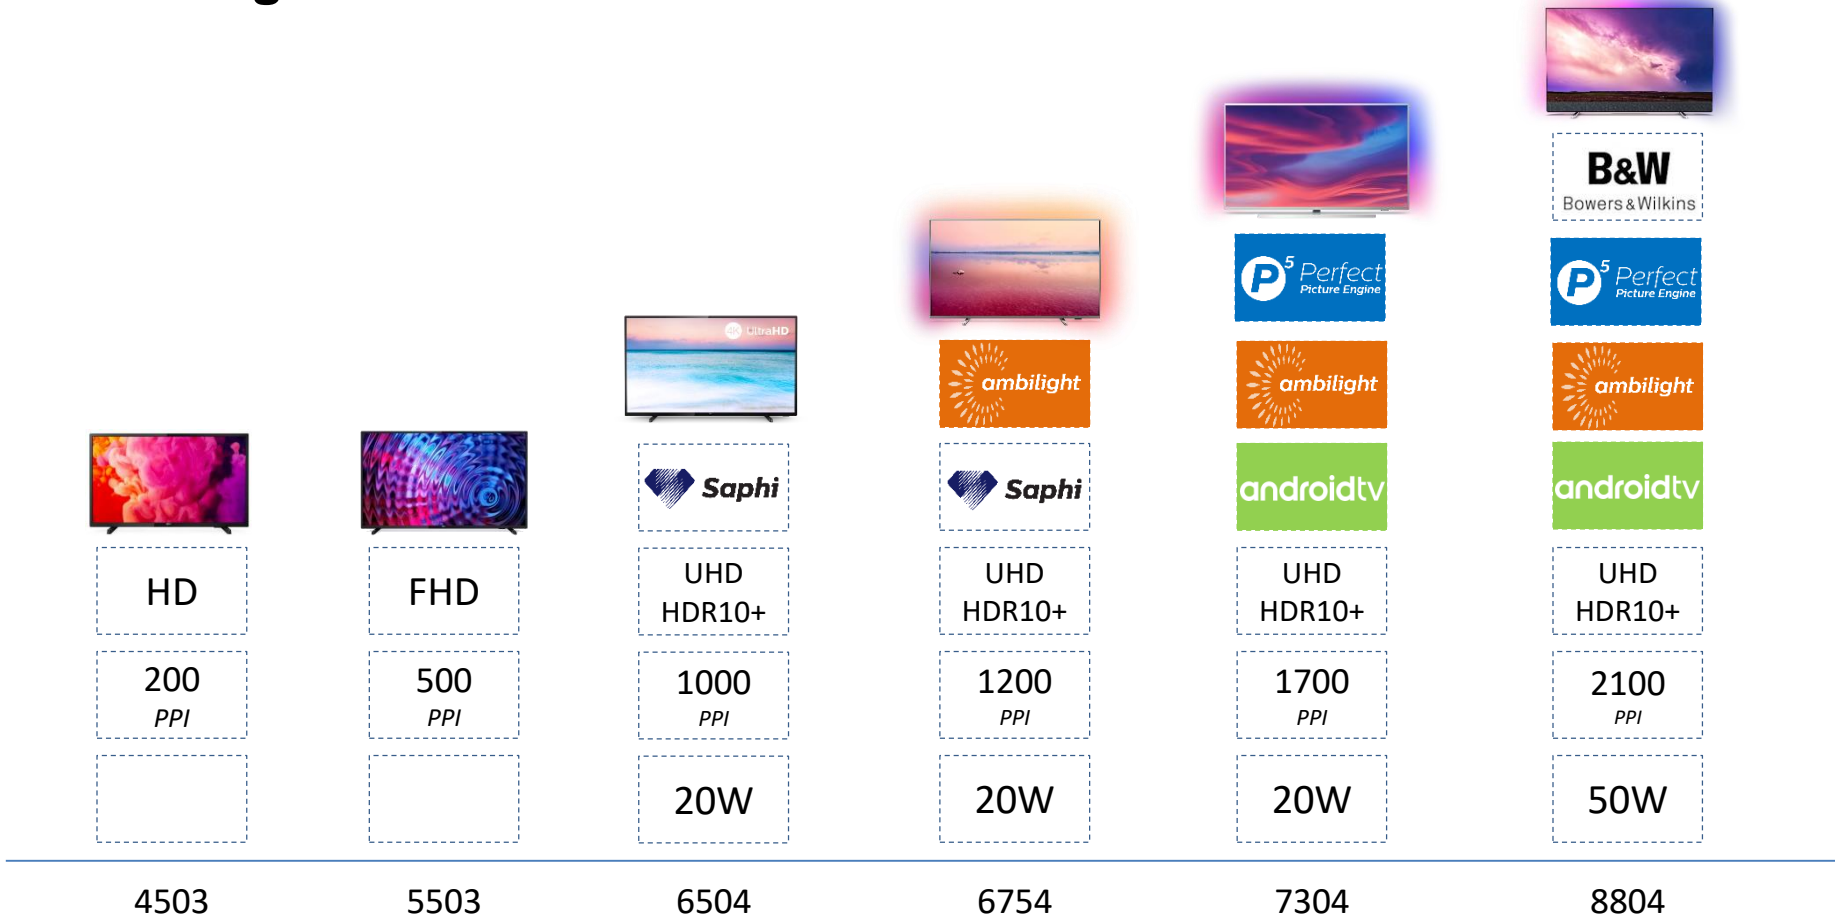

Montée en gamme 2019 resume – HD à UHD

Dans un souci constant d'amélioration de nos produits, nous nous réservons le droit d'en modifier les caractéristiques à tout moment.